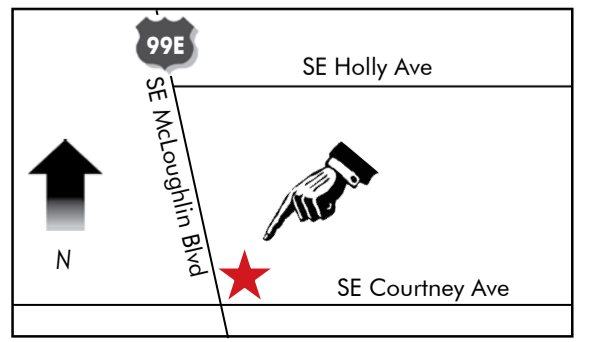

**EASTSIDE**  
13844 SE McLoughlin Blvd. • Milwaukie, OR 97222  
**(503) 654-0488**

**FAMILY OWNED & OPERATED**

Hours: Mon-Fri 10am-8pm  
Sat 10am-6pm • Sun 11am-6pm

[www.mattressmegastores.com](http://www.mattressmegastores.com)  
[mattressms@gmail.com](mailto:mattressms@gmail.com)